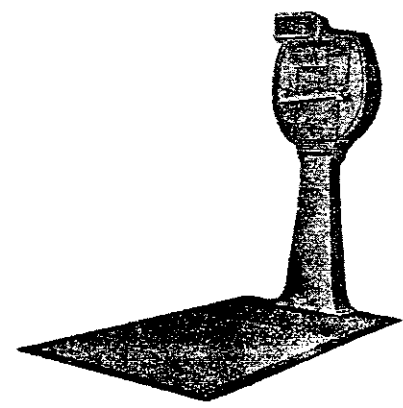

SD-WA.169

HOWE FLOOR SCALE (CABINET DIAL)
MODEL 2430

HOWE FLOOR SCALE (PEDESTAL WEIGHTOGRAPH HEAD)
MODEL 2430S

HOWE FLOOR SCALE (CABINET WEIGHTOGRAPH)
MODEL 2430

HOWE FLOOR SCALE (BEAM & WEIGHT)
MODEL 1700