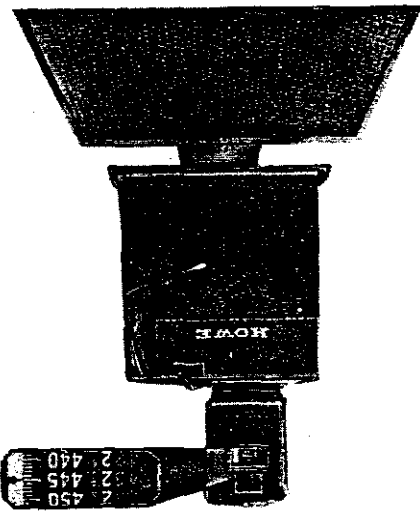

SD-WA.169

HOWE FLOOR SCALE (CABINET DIAL)
MODEL 2430

HOWE FLOOR SCALE (PEDESTAL WEIGHTOGRAPH HEAD)
MODEL 2430S

HOWE FLOOR SCALE (CABINET WEIGHTOGRAPH)
MODEL 2430

HOWE FLOOR SCALE (BEAM & WEIGHT)
MODEL 1700