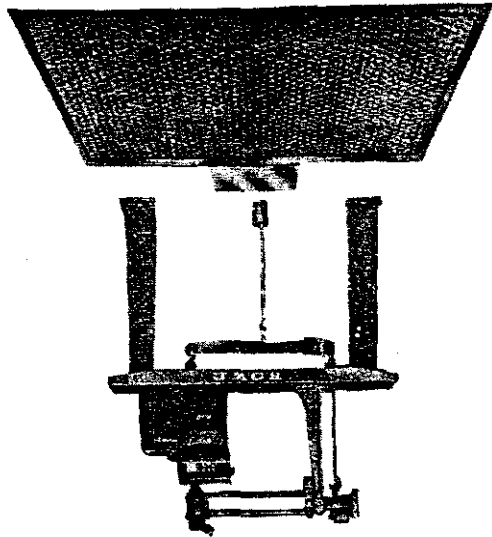

SD-WA.169

HOWE FLOOR SCALE (CABINET DIAL)
MODEL 2430

HOWE FLOOR SCALE (PEDESTAL WEIGHTOGRAPH HEAD)
MODEL 2430S

HOWE FLOOR SCALE (CABINET WEIGHTOGRAPH)
MODEL 2430

HOWE FLOOR SCALE (BEAM & WEIGHT)
MODEL 1700