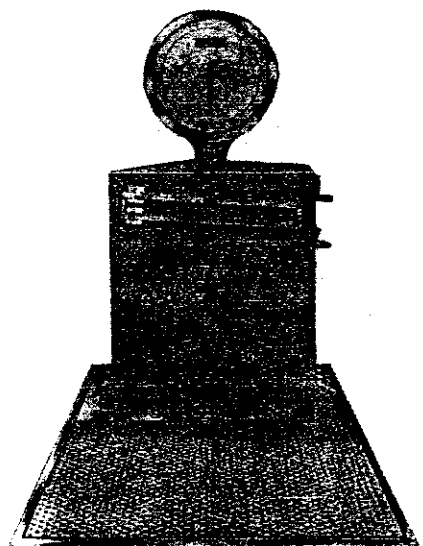

SD-WA.169

HOWE FLOOR SCALE (CABINET DIAL)
MODEL 2430

HOWE FLOOR SCALE (PEDESTAL WEIGHTOGRAPH HEAD)
MODEL 2430S

HOWE FLOOR SCALE (CABINET WEIGHTOGRAPH)
MODEL 2430

HOWE FLOOR SCALE (BEAM & WEIGHT)
MODEL 1700