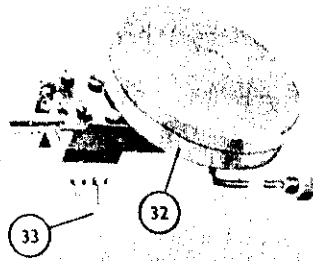

NEGRETTI AND ZAMBRA - VARIOUS DIAPHRAGM UNITS

Box type Diaphragm unit
for ranges from: 0/2 ins. to 0/15 ins. w.g.

Open Stack diaphragm
unit for ranges from:
0/0.5 to 0/18 P.S.I.

"Single diaphragm"
unit for ranges
from: 0/18 to 0/160 P.S.I.

Bourdon units
for ranges from:
0/200 to 0/5,000 P.S.I.