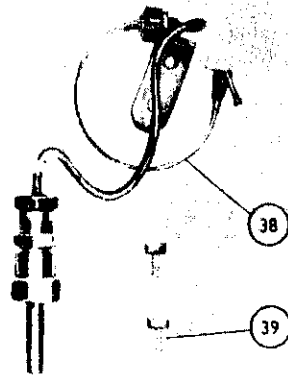

NEGRETTI AND ZAMBRA - VARIOUS DIAPHRAGM UNITS

Box type Diaphragm unit
for ranges from: 0/2 ins. to 0/15 ins. w.g.

Open Stack diaphragm
unit for ranges from:
0/0.5 to 0/18 P.S.I.

"Single diaphragm"
unit for ranges
from: 0/18 to 0/160 P.S.I.

Bourdon units
for ranges from:
0/200 to 0/5,000 P.S.I.