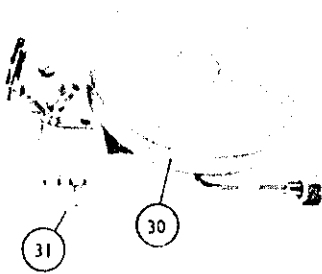

NEGRETTI AND ZAMBRA - VARIOUS DIAPHRAGM UNITS

Box type Diaphragm unit
for ranges from: 0/2 ins. to 0/15 ins. w.g.

Open Stack diaphragm
unit for ranges from:
0/0.5 to 0/18 P.S.I.

"Single diaphragm"
unit for ranges
from: 0/18 to 0/160 P.S.I.

Bourdon units
for ranges from:
0/200 to 0/5,000 P.S.I.