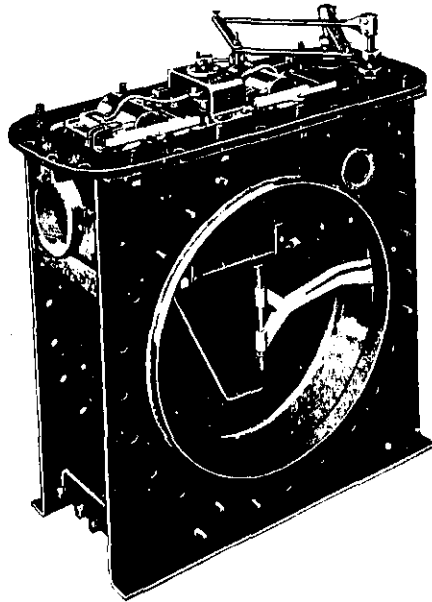

"EMCO" SIZE 4½ GAS METER

Exterior View

Interior View

Register Index