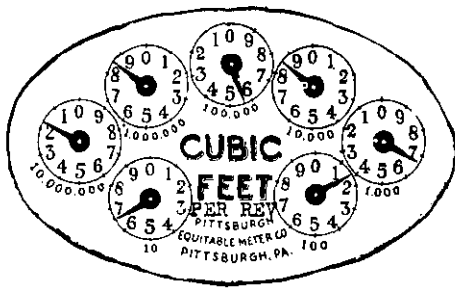

"EMCO" SIZE 4½ GAS METER

Exterior View

Interior View

Register Index