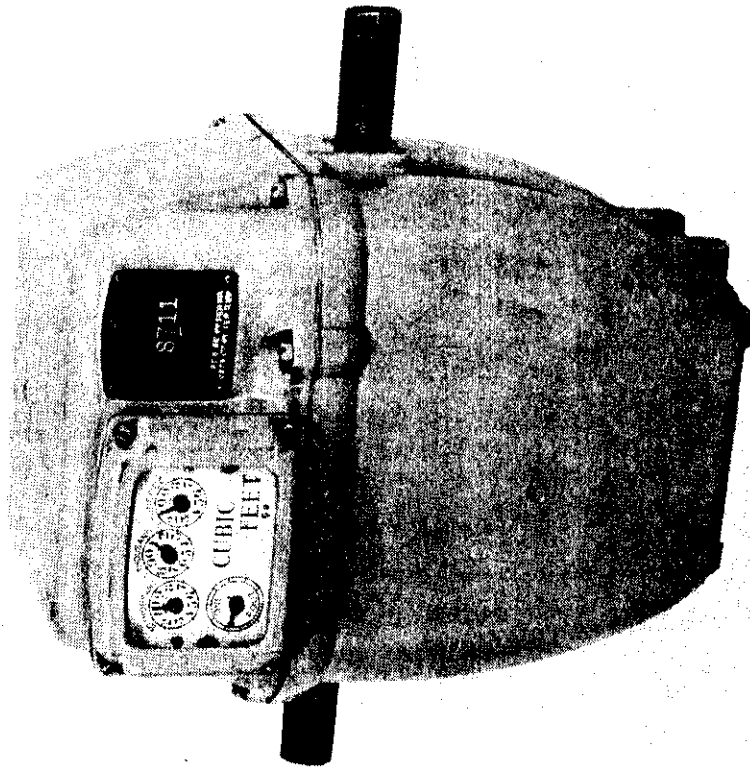

ROCKWELL-EMCO TYPE "OO" GAS METER

Top-Connected

Side-Connected