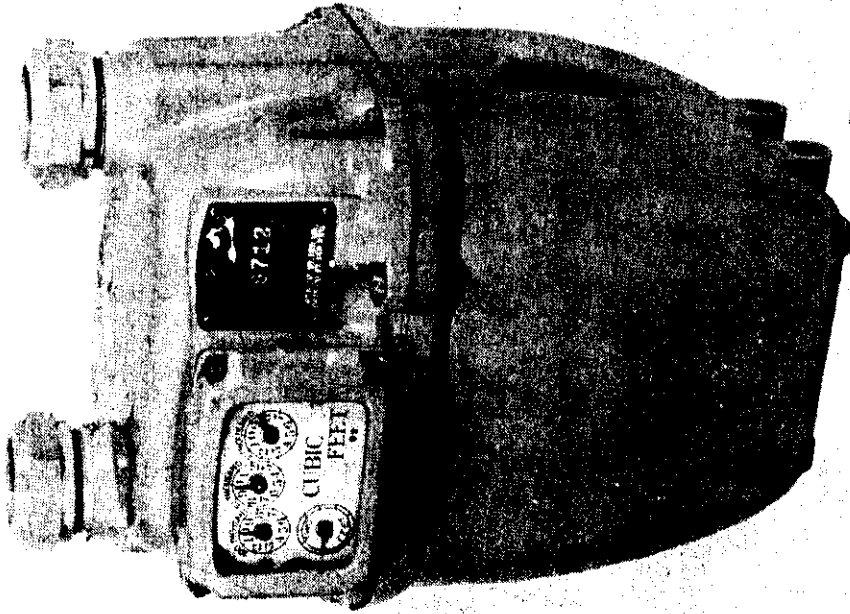

ROCKWELL-EMCO TYPE "OO" GAS METER

Top-Connected

Side-Connected